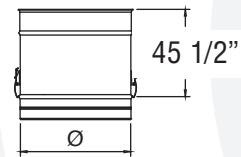

New Secure Seal[®] 48" Lengths

As part of Security Chimneys' commitment to venting excellence, we are proud to introduce our SS and SSD models now has the 48" length are available from 5" - 9", available only in 316L.

Single-Wall

Ø	Effective Length	Product Code
5" to 9"	45-1/2"	SSØL48

Note: SSØL48 only available in 316 material

Double-Wall

Ø	Effective Length	Product Code SSD
5" to 9"	45-5/8"	SSDØL48

Note: SSDØL48 only available in 316-441 material